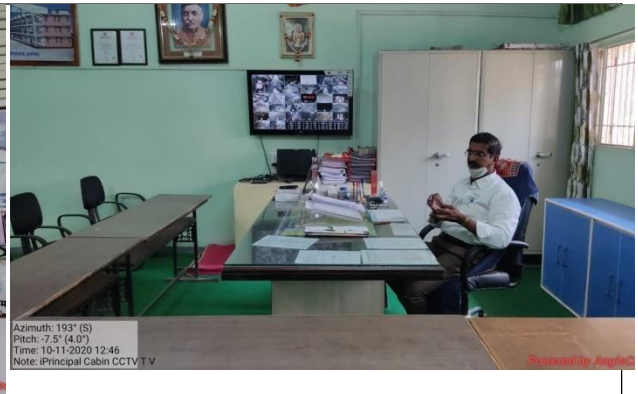

Shankarlal Khandelwal Arts, Science and Commerce College, Akola

CCTV Surveillance System

The college has a well maintained CCTV surveillance system all over the campus. A total of 35 CCTV cameras have been installed in classrooms, laboratories, corridors, gymnasium and college premises. The display output is provided in the Principals cabin on a LED TV for monitoring.

Office Door CCTV Surveillance Board

Adminstrive Office CCTV

REDMI NOTE 9 PRO
AI QUAD CAMERA

Latitude: 20.707845
Longitude: 76.981849
Accuracy: 17.2 m
Azimuth: 126° (SE)
Pitch: 1.9° (6.4°)
Time: 10-11-2020 13:27
Note: LIBRARY CCTV TV 2